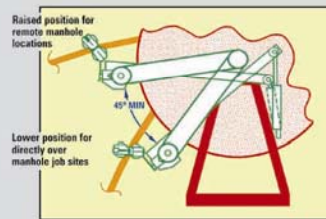

The Jet-Away Series Easement Machine meet your off-road easement ne

JAJ-600R

The JAJ-600R is a self-propelled all-terrain, four-wheel drive easement machine. The JAJ-600R makes easy work of cleaning remote sewer lines. Add features like Auto Level Wind, dual wheels, footage counter, and a hydraulic root cutter to make your JAJ even more valuable.

JAJ-

The New JAJ-600TH
and versatile easement
today. The track system
adverse conditions
you could reach. The
tool circuit lets you
hydraulic work tool
more than just a sewer
unit that will even f

is available in three configurations to meet your needs, including narrow 36" gates.

JAJ-600TH

The JAJ-600TH is the most capable jetter machine available. The Umbilical Cord system will take you in to areas that you never thought possible. The standard auxiliary reel can add a variety of options to make this unit a more powerful cleaner. All in a unit that fits through a 36" gate.