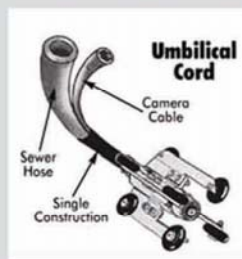

The Jet-Away Series Easement Machine meet your off-road easement ne

JAJ-600R

The JAJ-600R is a self-propelled all-terrain, four-wheel drive easement machine. The JAJ-600R makes easy work of cleaning remote sewer lines. Add features like Auto Level Wind, dual wheels, footage counter, and a hydraulic root cutter to make your JAJ even more valuable.

JAJ-

The New JAJ-600TH
and versatile easement
today. The track system
adverse conditions
you could reach. The
tool circuit lets you
hydraulic work tool
more than just a sewer
unit that will even f

is available in three configurations to meet your needs, including narrow 36" gates.

JAJ-600TH

The JAJ-600TH is the most capable jetter machine available. The Umbilical Cord system will take you in to areas that you never thought possible. The standard auxiliary reel can add a variety of options to make this unit a more powerful cleaner. All in a unit that fits through a 36" gate.