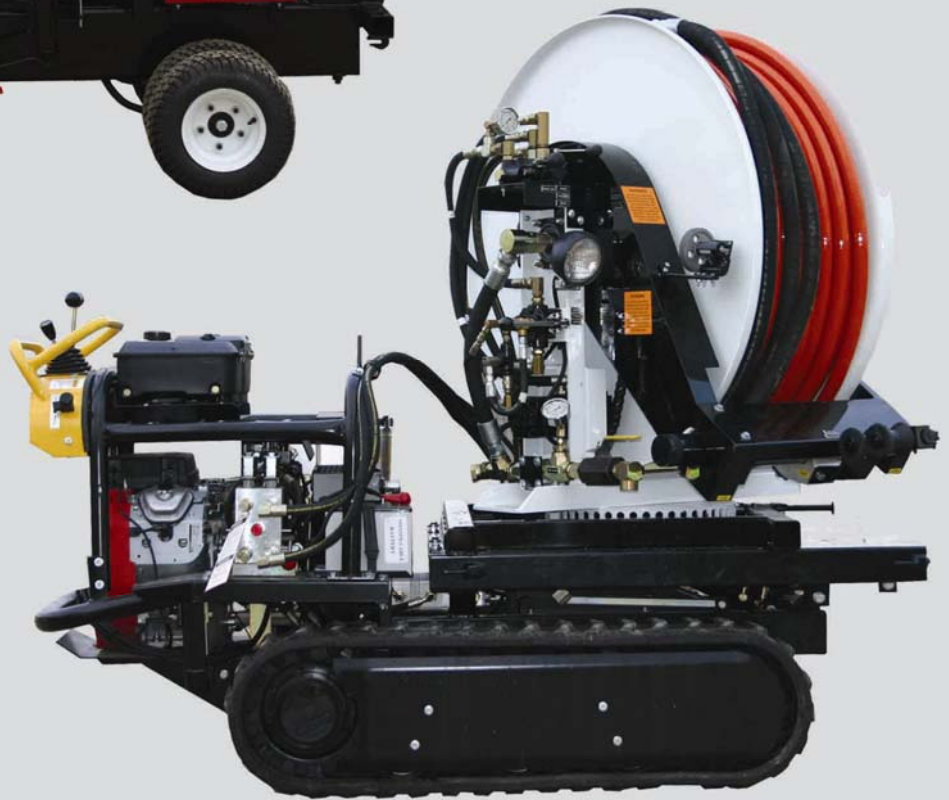

JAJ Series

Easement Machines

FOR MORE INFORMATION CALL
1-800-323-1604

OR YOUR LOCAL DEALER

www.sewerequipment.com

Outside USA: 847-729-3316

E-Mail: sales@sewerequipment.com

BEST PRODUCTS
BEST LOCAL SUPPORT™