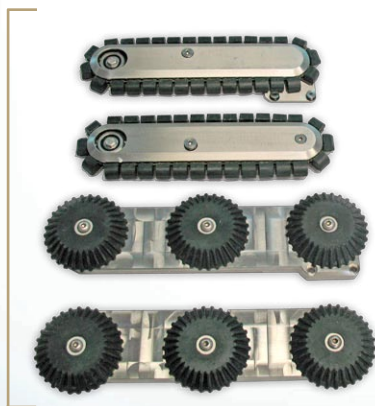

Go **GREEN** with
CUES Blue!

Improving your environment one pipeline at a time.