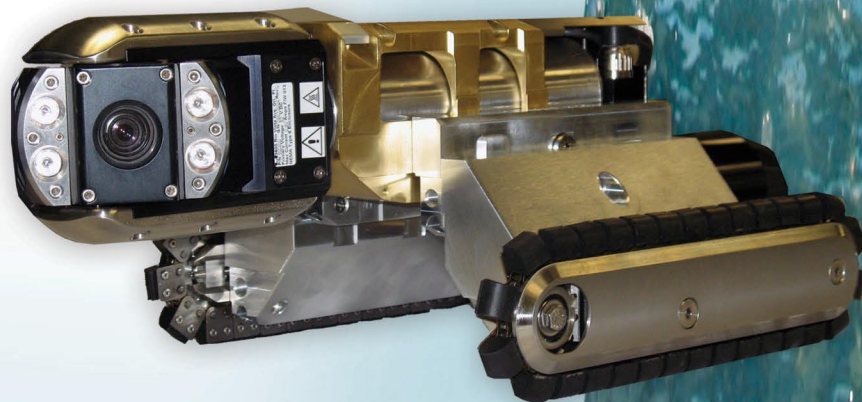

800.327.7791
www.cuesinc.com
salesinfo@cuesinc.com